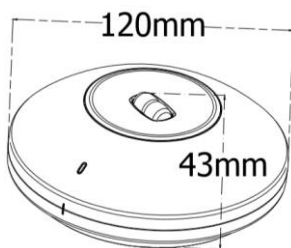

Housing Colour	White (RAL 9003) & Gray (Pantone 429)
Housing Material	PC/ABS 2950
Battery Pack	4xNiMh AAA 600mA
Weight inc. batteries	229 grams
Dimensions	120 mm x 43 mm
Operation Time	3 Hours

 4.8v.0.6Ah Ni-Mh  180 min