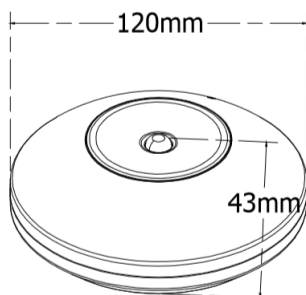

Housing Colour	White (RAL 9003) & Gray (Pantone 429)
Housing Material	PC/ABS 2950
Battery Pack	4xNiMh AAA 600mA
Weight inc. batteries	229 grams
Dimensions	120 mm x 43 mm
Operation Time	3 Hours

 4.8v.0.6Ah Ni-Mh  180 min

Mounting Height	Spacing to wall	Spacing between Downlighters
2.0 m	4.5 m	13.0 m
2.5 m	2.4 m	12.7 m